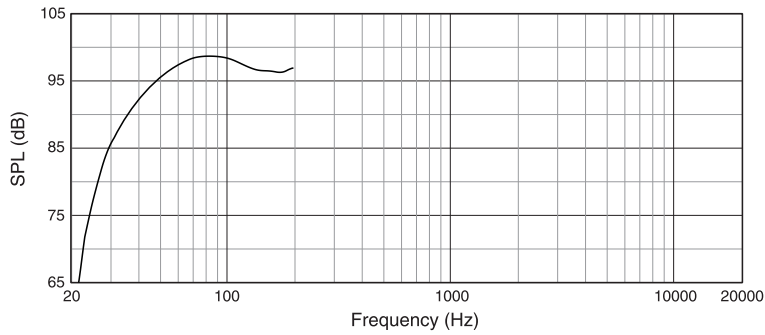

▶ CV18S 18 Inch High-Power Passive Subwoofer

Frequency Response:

Dimensions:

Dimensions in mm (inch)