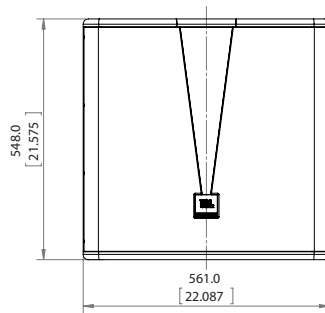

Specifications:

System:	
System Type:	18", bass-reflex
Frequency Range (-10 dB) ¹ :	32 Hz – 250 Hz
Frequency Response (±3 dB) ¹ :	40 Hz – 250 Hz
System Sensitivity (1w @ 1m) ¹ :	96 dB
Nominal Impedance:	8 Ω
Maximum SPL (1m) ² :	123 dB continuous average (129 dB peak)
Power Rating ³ :	500 W/1000 W/2000 W
Transducers:	
LF Driver:	1 × 18" woofer
Physical:	
Enclosure:	18 mm plywood
Suspension:	12 × M10 threaded suspension points
Finish:	Textured paint, black. White (-WH) available upon request.
Grille:	Powder coated 1.5mm perforated cold rolled steel
Input Connector:	Dual NL4MP Neutrik Speakon® in parallel for loop-through
Dimensions (H × W × D):	542 mm × 561 mm × 720 mm (21.3 in × 22.0 in × 28.3 in)
Net Weight:	34.4 kg (75.8 lbs)

▶ CV18S 18 Inch High-Power Passive Subwoofer

Frequency Response:

Dimensions:

Dimensions in mm (inch)

JBL Professional
8500 Balboa Boulevard, P.O. Box 2200
Northridge, California 91329 U.S.A.

© Copyright 2016 JBL Professional
www.jblpro.com