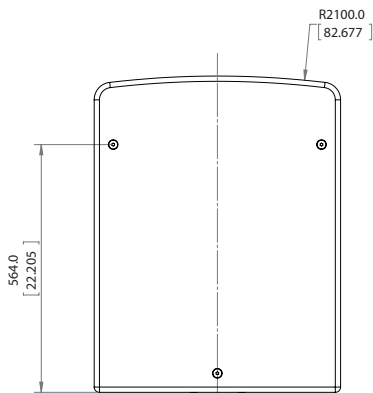

Specifications:

System:	
System Type:	18", bass-reflex
Frequency Range (-10 dB) ¹ :	32 Hz – 250 Hz
Frequency Response (±3 dB) ¹ :	40 Hz – 250 Hz
System Sensitivity (1w @ 1m) ¹ :	96 dB
Nominal Impedance:	8 Ω
Maximum SPL (1m) ² :	123 dB continuous average (129 dB peak)
Power Rating ³ :	500 W/1000 W/2000 W
Transducers:	
LF Driver:	1 × 18" woofer
Physical:	
Enclosure:	18 mm plywood
Suspension:	12 × M10 threaded suspension points
Finish:	Textured paint, black. White (-WH) available upon request.
Grille:	Powder coated 1.5mm perforated cold rolled steel
Input Connector:	Dual NL4MP Neutrik Speakon® in parallel for loop-through
Dimensions (H × W × D):	542 mm × 561 mm × 720 mm (21.3 in × 22.0 in × 28.3 in)
Net Weight:	34.4 kg (75.8 lbs)

▶ CV18S 18 Inch High-Power Passive Subwoofer

Frequency Response:

Dimensions:

Dimensions in mm (inch)

JBL Professional
8500 Balboa Boulevard, P.O. Box 2200
Northridge, California 91329 U.S.A.

© Copyright 2016 JBL Professional
www.jblpro.com