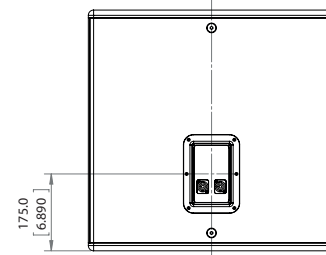

Specifications:

System:	
System Type:	18", bass-reflex
Frequency Range (-10 dB) ¹ :	32 Hz – 250 Hz
Frequency Response (±3 dB) ¹ :	40 Hz – 250 Hz
System Sensitivity (1w @ 1m) ¹ :	96 dB
Nominal Impedance:	8 Ω
Maximum SPL (1m) ² :	123 dB continuous average (129 dB peak)
Power Rating ³ :	500 W/1000 W/2000 W
Transducers:	
LF Driver:	1 × 18" woofer
Physical:	
Enclosure:	18 mm plywood
Suspension:	12 × M10 threaded suspension points
Finish:	Textured paint, black. White (-WH) available upon request.
Grille:	Powder coated 1.5mm perforated cold rolled steel
Input Connector:	Dual NL4MP Neutrik Speakon® in parallel for loop-through
Dimensions (H × W × D):	542 mm × 561 mm × 720 mm (21.3 in × 22.0 in × 28.3 in)
Net Weight:	34.4 kg (75.8 lbs)

▶ CV18S 18 Inch High-Power Passive Subwoofer

Frequency Response:

Dimensions:

Dimensions in mm (inch)

JBL Professional
8500 Balboa Boulevard, P.O. Box 2200
Northridge, California 91329 U.S.A.

© Copyright 2016 JBL Professional
www.jblpro.com