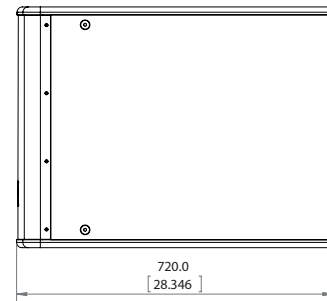

Specifications:

System:	
System Type:	18", bass-reflex
Frequency Range (-10 dB) ¹ :	32 Hz – 250 Hz
Frequency Response (±3 dB) ¹ :	40 Hz – 250 Hz
System Sensitivity (1w @ 1m) ¹ :	96 dB
Nominal Impedance:	8 Ω
Maximum SPL (1m) ² :	123 dB continuous average (129 dB peak)
Power Rating ³ :	500 W/1000 W/2000 W
Transducers:	
LF Driver:	1 × 18" woofer
Physical:	
Enclosure:	18 mm plywood
Suspension:	12 × M10 threaded suspension points
Finish:	Textured paint, black. White (-WH) available upon request.
Grille:	Powder coated 1.5mm perforated cold rolled steel
Input Connector:	Dual NL4MP Neutrik Speakon® in parallel for loop-through
Dimensions (H × W × D):	542 mm × 561 mm × 720 mm (21.3 in × 22.0 in × 28.3 in)
Net Weight:	34.4 kg (75.8 lbs)

▶ CV18S 18 Inch High-Power Passive Subwoofer

Frequency Response:

Dimensions:

Dimensions in mm (inch)

JBL Professional
8500 Balboa Boulevard, P.O. Box 2200
Northridge, California 91329 U.S.A.

© Copyright 2016 JBL Professional
www.jblpro.com