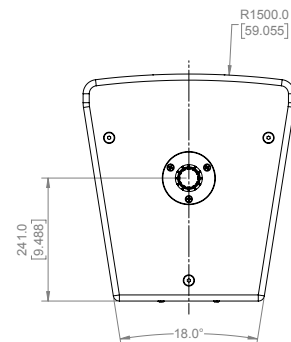

Specifications:

System:	
Frequency Range (-10 dB) ¹ :	45 Hz – 20 kHz
Frequency Response (±3dB) ¹ :	75 Hz – 20 kHz
Coverage:	60°×60°
System Power Rating (IEC, 2 hrs) ³ :	400 W / 800 W / 1600 W (continuous / music / peak)
Maximum SPL (1m) ² :	125 dB continuous average (131 dB peak)
System Sensitivity (2.83V@1m) ¹ :	99 dB
Nominal Impedance:	8 Ω
Transducers:	
LF Driver:	1 × 15" woofer, 3" voice coil
HF Driver:	1 × 2408-2, 1.5" voice coil, annular single diaphragm
Physical:	
Enclosure:	Trapezoidal with 20° side angles, 15mm poplar plywood, fitted with handles
Suspension:	13 (3@top, 3@bottom, 2@each side, 3@rear) × M10 threaded hardware; 35mm OmniMount pole-mounting socket
Finish:	Black DuraFlex™ finish
Grille:	Powder coated, 1.5 mm perforated steel
Input Connector:	NL4 Neutrik Speakon® in parallel for loop-through
Dimensions (H × W × D):	680 mm × 414.4 mm × 445 mm (26.8 in × 16.3 in × 17.5 in)
Net Weight:	22.95 kg (50.6 lbs)

▶ CV3015/66 15 Inch 2-Way Loudspeaker System

Frequency Response:

Beamwidth:

Dimensions:

Dimensions in mm (inch)

JBL Professional
8500 Balboa Boulevard, P.O. Box 2200
Northridge, California 91329 U.S.A.

© Copyright 2018 JBL Professional
www.jblpro.com