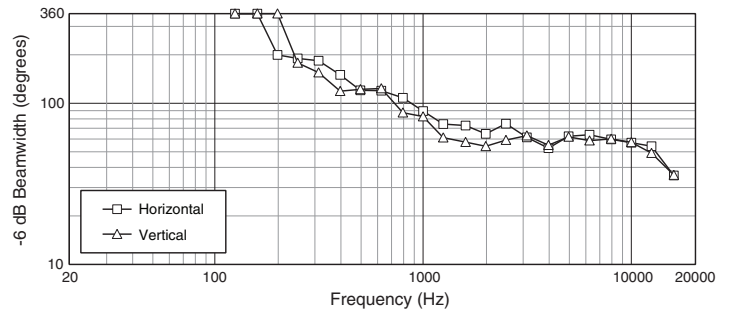

Beamwidth: