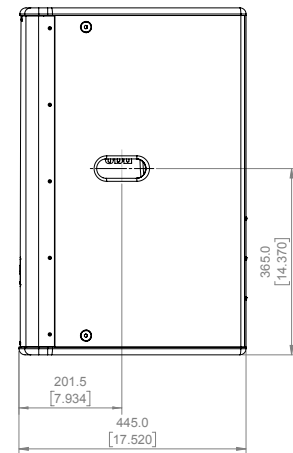

Specifications:

System:	
Frequency Range (-10 dB) ¹ :	45 Hz – 20 kHz
Frequency Response (±3dB) ¹ :	75 Hz – 20 kHz
Coverage:	60°×60°
System Power Rating (IEC, 2 hrs) ³ :	400 W / 800 W / 1600 W (continuous / music / peak)
Maximum SPL (1m) ² :	125 dB continuous average (131 dB peak)
System Sensitivity (2.83V@1m) ¹ :	99 dB
Nominal Impedance:	8 Ω
Transducers:	
LF Driver:	1 × 15" woofer, 3" voice coil
HF Driver:	1 × 2408-2, 1.5" voice coil, annular single diaphragm
Physical:	
Enclosure:	Trapezoidal with 20° side angles, 15mm poplar plywood, fitted with handles
Suspension:	13 (3@top, 3@bottom, 2@each side, 3@rear) × M10 threaded hardware; 35mm OmniMount pole-mounting socket
Finish:	Black DuraFlex™ finish
Grille:	Powder coated, 1.5 mm perforated steel
Input Connector:	NL4 Neutrik Speakon® in parallel for loop-through
Dimensions (H × W × D):	680 mm × 414.4 mm × 445 mm (26.8 in × 16.3 in × 17.5 in)
Net Weight:	22.95 kg (50.6 lbs)

▶ CV3015/66 15 Inch 2-Way Loudspeaker System

Frequency Response:

Beamwidth:

Dimensions:

Dimensions in mm (inch)

JBL Professional
8500 Balboa Boulevard, P.O. Box 2200
Northridge, California 91329 U.S.A.

© Copyright 2018 JBL Professional
www.jblpro.com