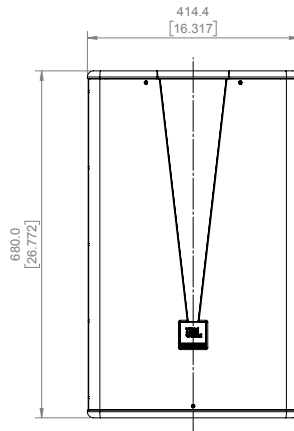

Specifications:

System:	
Frequency Range (-10 dB) ¹ :	45 Hz – 20 kHz
Frequency Response (±3dB) ¹ :	75 Hz – 20 kHz
Coverage:	60°×60°
System Power Rating (IEC, 2 hrs) ³ :	400 W / 800 W / 1600 W (continuous / music / peak)
Maximum SPL (1m) ² :	125 dB continuous average (131 dB peak)
System Sensitivity (2.83V@1m) ¹ :	99 dB
Nominal Impedance:	8 Ω
Transducers:	
LF Driver:	1 × 15" woofer, 3" voice coil
HF Driver:	1 × 2408-2, 1.5" voice coil, annular single diaphragm
Physical:	
Enclosure:	Trapezoidal with 20° side angles, 15mm poplar plywood, fitted with handles
Suspension:	13 (3@top, 3@bottom, 2@each side, 3@rear) × M10 threaded hardware; 35mm OmniMount pole-mounting socket
Finish:	Black DuraFlex™ finish
Grille:	Powder coated, 1.5 mm perforated steel
Input Connector:	NL4 Neutrik Speakon® in parallel for loop-through
Dimensions (H × W × D):	680 mm × 414.4 mm × 445 mm (26.8 in × 16.3 in × 17.5 in)
Net Weight:	22.95 kg (50.6 lbs)

▶ CV3015/66 15 Inch 2-Way Loudspeaker System

Frequency Response:

Beamwidth:

Dimensions:

Dimensions in mm (inch)

JBL Professional
8500 Balboa Boulevard, P.O. Box 2200
Northridge, California 91329 U.S.A.

© Copyright 2018 JBL Professional
www.jblpro.com