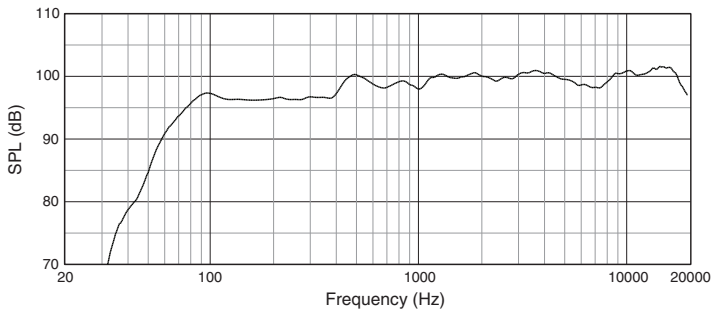

▶ CV3015/66 15 Inch 2-Way Loudspeaker System

Frequency Response: