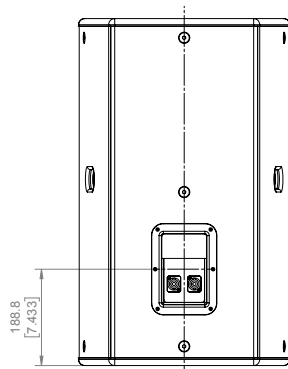

Specifications:

System:	
Frequency Range (-10 dB) ¹ :	45 Hz – 20 kHz
Frequency Response (±3dB) ¹ :	75 Hz – 20 kHz
Coverage:	60°×60°
System Power Rating (IEC, 2 hrs) ³ :	400 W / 800 W / 1600 W (continuous / music / peak)
Maximum SPL (1m) ² :	125 dB continuous average (131 dB peak)
System Sensitivity (2.83V@1m) ¹ :	99 dB
Nominal Impedance:	8 Ω
Transducers:	
LF Driver:	1 × 15" woofer, 3" voice coil
HF Driver:	1 × 2408-2, 1.5" voice coil, annular single diaphragm
Physical:	
Enclosure:	Trapezoidal with 20° side angles, 15mm poplar plywood, fitted with handles
Suspension:	13 (3@top, 3@bottom, 2@each side, 3@rear) × M10 threaded hardware; 35mm OmniMount pole-mounting socket
Finish:	Black DuraFlex™ finish
Grille:	Powder coated, 1.5 mm perforated steel
Input Connector:	NL4 Neutrik Speakon® in parallel for loop-through
Dimensions (H × W × D):	680 mm × 414.4 mm × 445 mm (26.8 in × 16.3 in × 17.5 in)
Net Weight:	22.95 kg (50.6 lbs)

▶ CV3015/66 15 Inch 2-Way Loudspeaker System

Frequency Response:

Beamwidth:

Dimensions:

Dimensions in mm (inch)

JBL Professional
8500 Balboa Boulevard, P.O. Box 2200
Northridge, California 91329 U.S.A.

© Copyright 2018 JBL Professional
www.jblpro.com